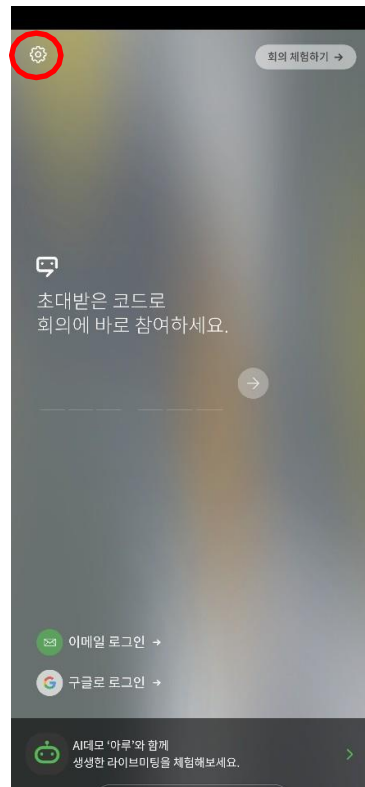

3. How to set up your Mobile Network

- If you cannot access to the meeting, Go to 'SETTINGS' and make 'Use Mobile Network' option **enabled**

First Page of the Application
- Touch the Menu icon located at upper left side of the screen